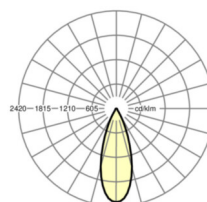

MECHANICS

Housing colour	traffic white RAL 9016
Dimensions (LxWxDxH)	765mm x 55mm x 201mm
Weight (net)	2.5kg
Swivel and turn area (x/y/z)	+ 90° / 0° / 335°
Type of installation	Mounting rail system installation, Light structure

Dimensions

L	765 mm	Length
B	55 mm	Width
H	201 mm	Height

DEEP-LINK

<https://www.regiolux.de/en/article/19105504060>

Reference	LED 4000lm 819
ηLB	100 %
Φ ↓/↑	100 % / 0 %
UGR lat./long.	23.0 / 23.0